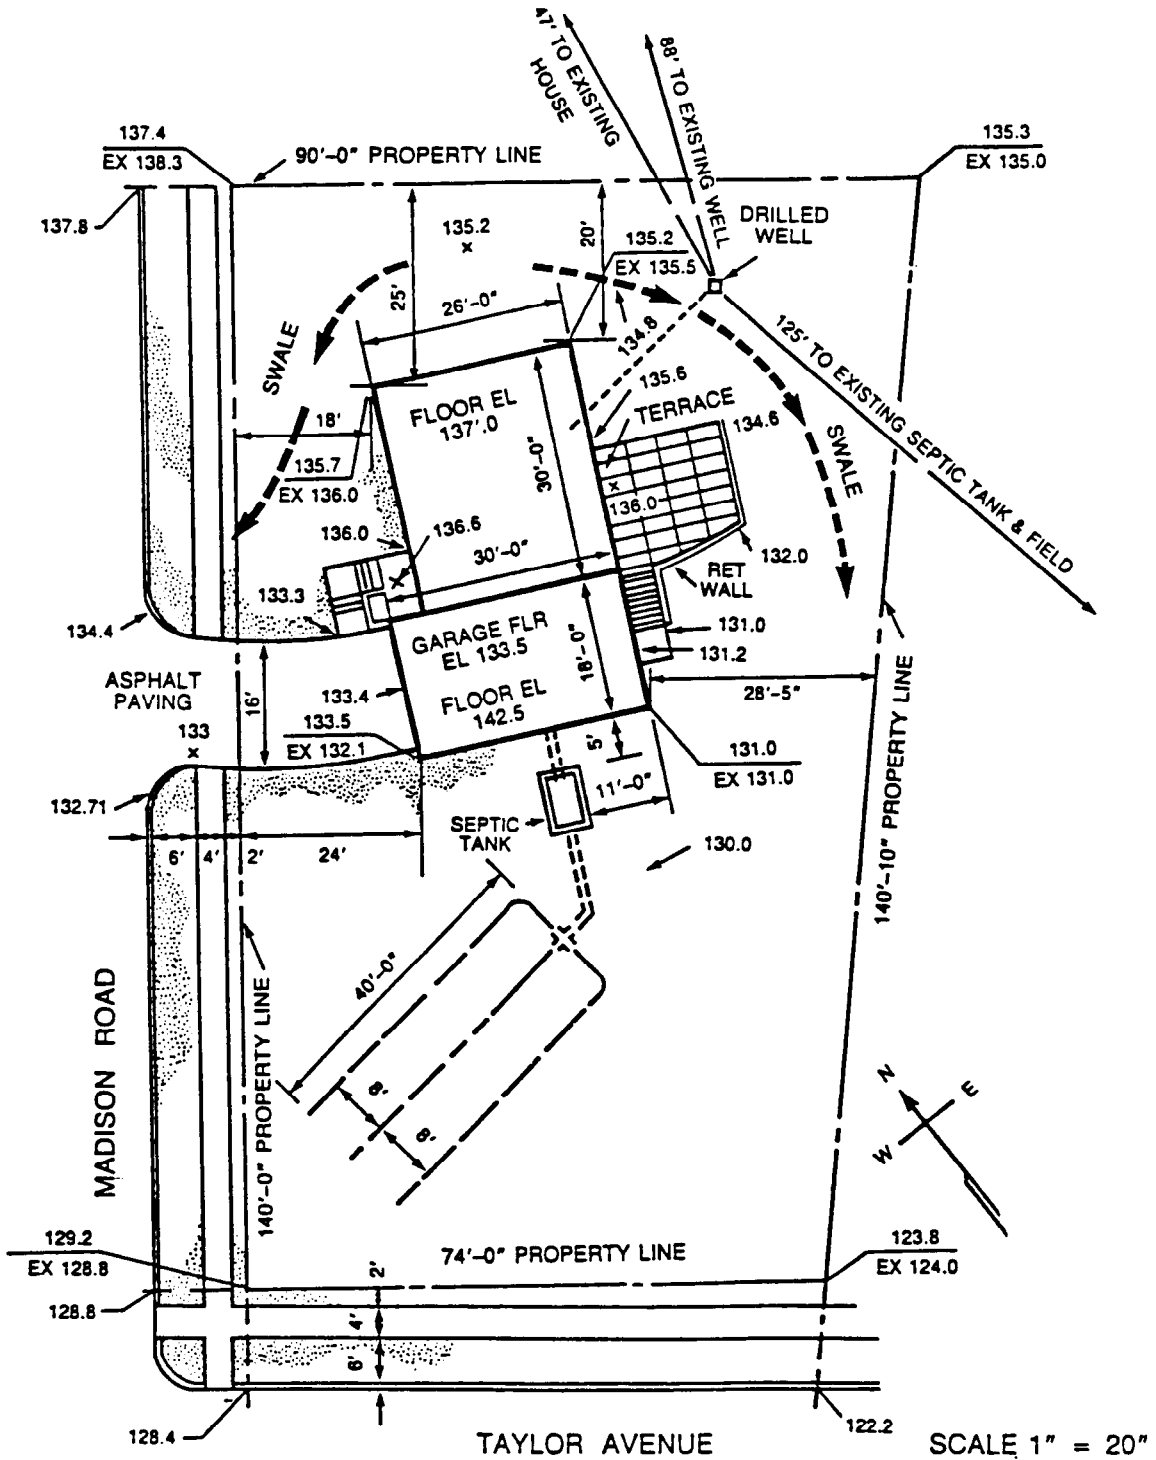

SCALE 1/16" = 1'-0"

LOT 1 BLOCK 7
CHESTNUT HILL—BRAINARD, COLUMBIA

LOT 29, BLK. 2
HOMESTEAD ADDITION, LINCOLN COUNTY, COLUMBIA