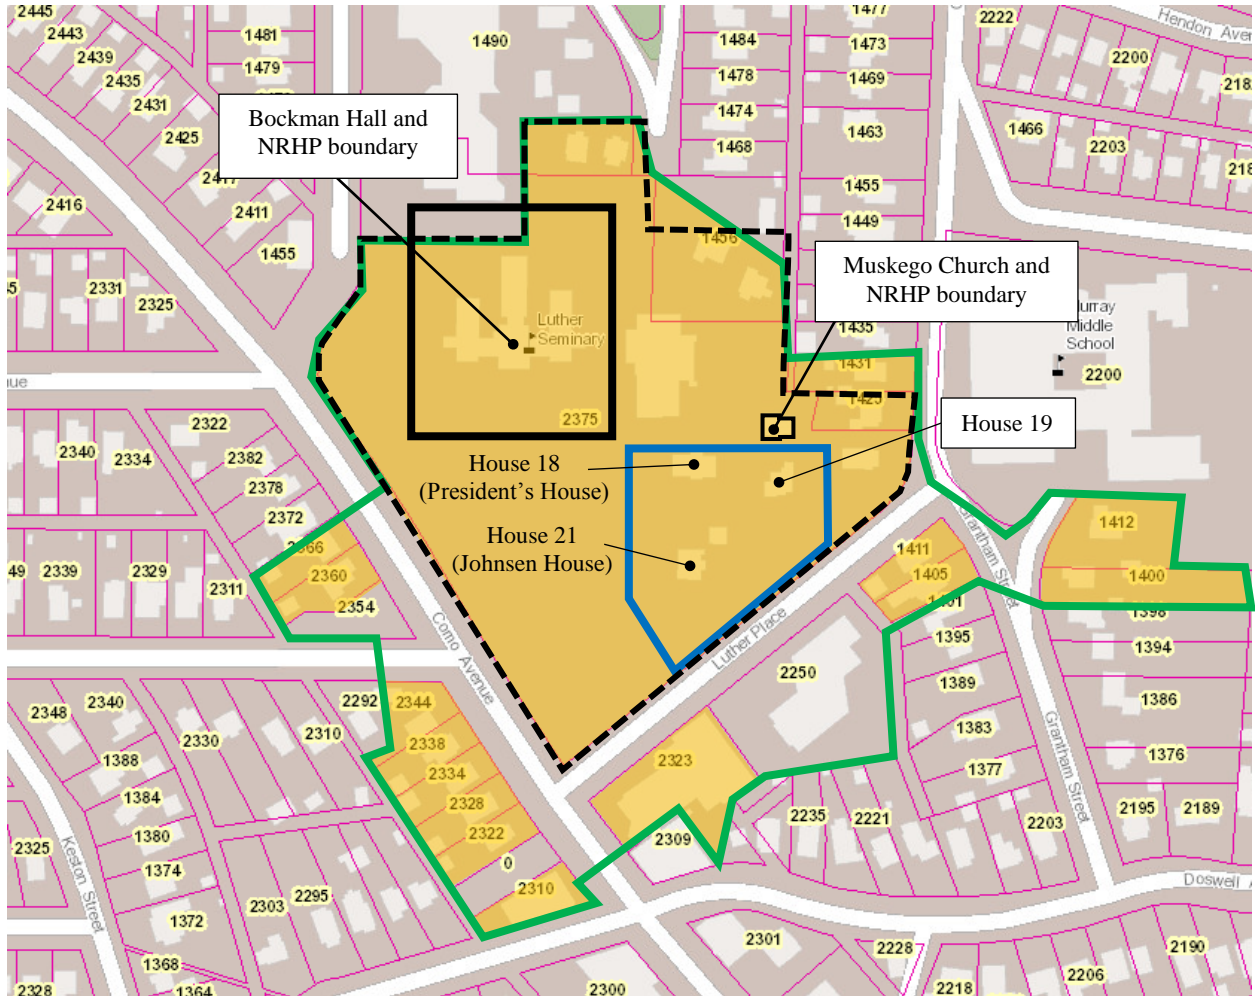

ATTACHMENT A

Area of Potential Effects for the Zvago Saint Anthony Park Senior Cooperative

Area of direct impact

Property at least 45 years old

Area of indirect impact

Recommended Upper Campus
Historic District NRHP Boundary