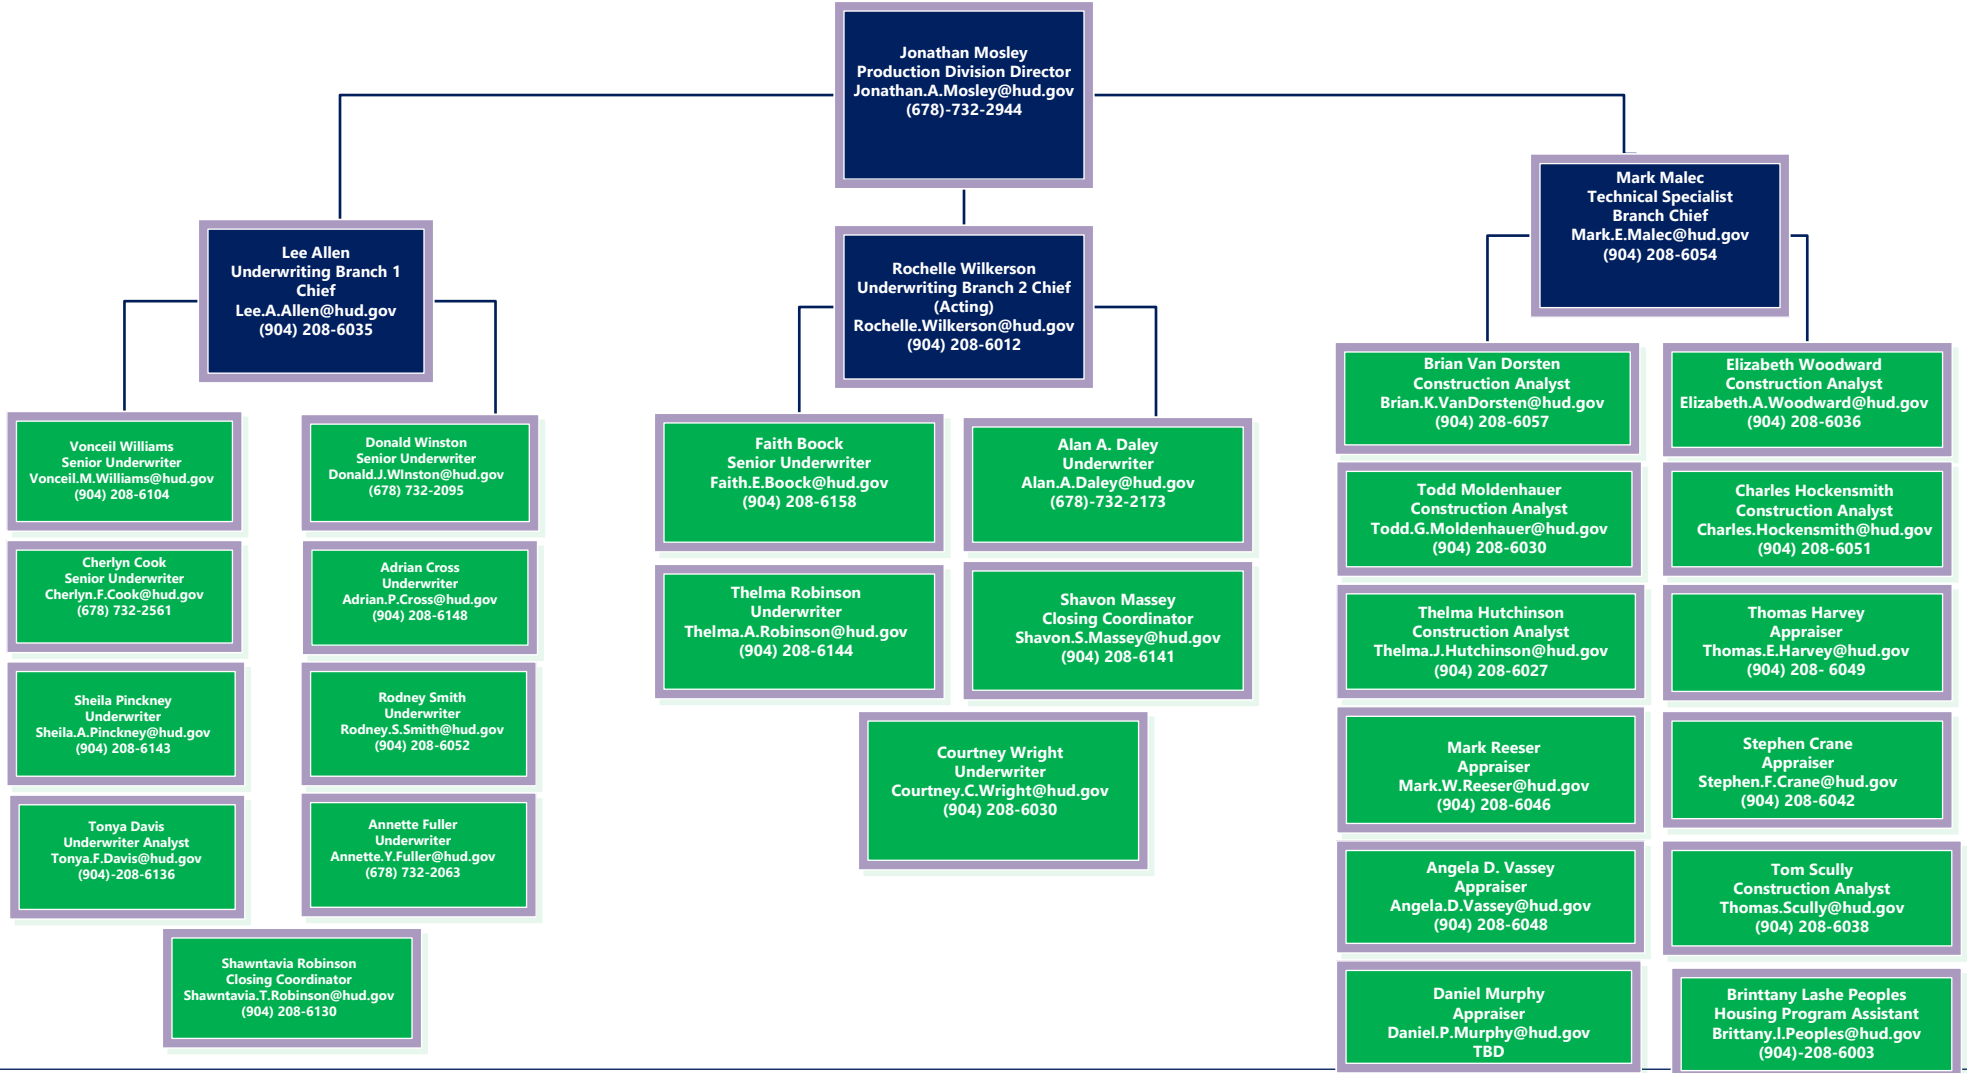

MULTIFAMILY SOUTHEAST REGION OPERATIONS DIVISION

MULTIFAMILY SOUTHEAST REGION PRODUCTION DIVISION: ATLANTA

U.S. DEPARTMENT OF HOUSING AND URBAN DEVELOPMENT
OFFICE OF MULTIFAMILY HOUSING
SOUTHEAST REGION

MULTIFAMILY SOUTHEAST REGION PRODUCTION DIVISION: JACKSONVILLE

MULTIFAMILY SOUTHEAST REGION ASSET MANAGEMENT DIVISION 1: ATLANTA

MULTIFAMILY SOUTHEAST REGION ASSET MANAGEMENT DIVISION 2: ATLANTA

MULTIFAMILY SOUTHEAST REGION ASSET MANAGEMENT DIVISION: JACKSONVILLE