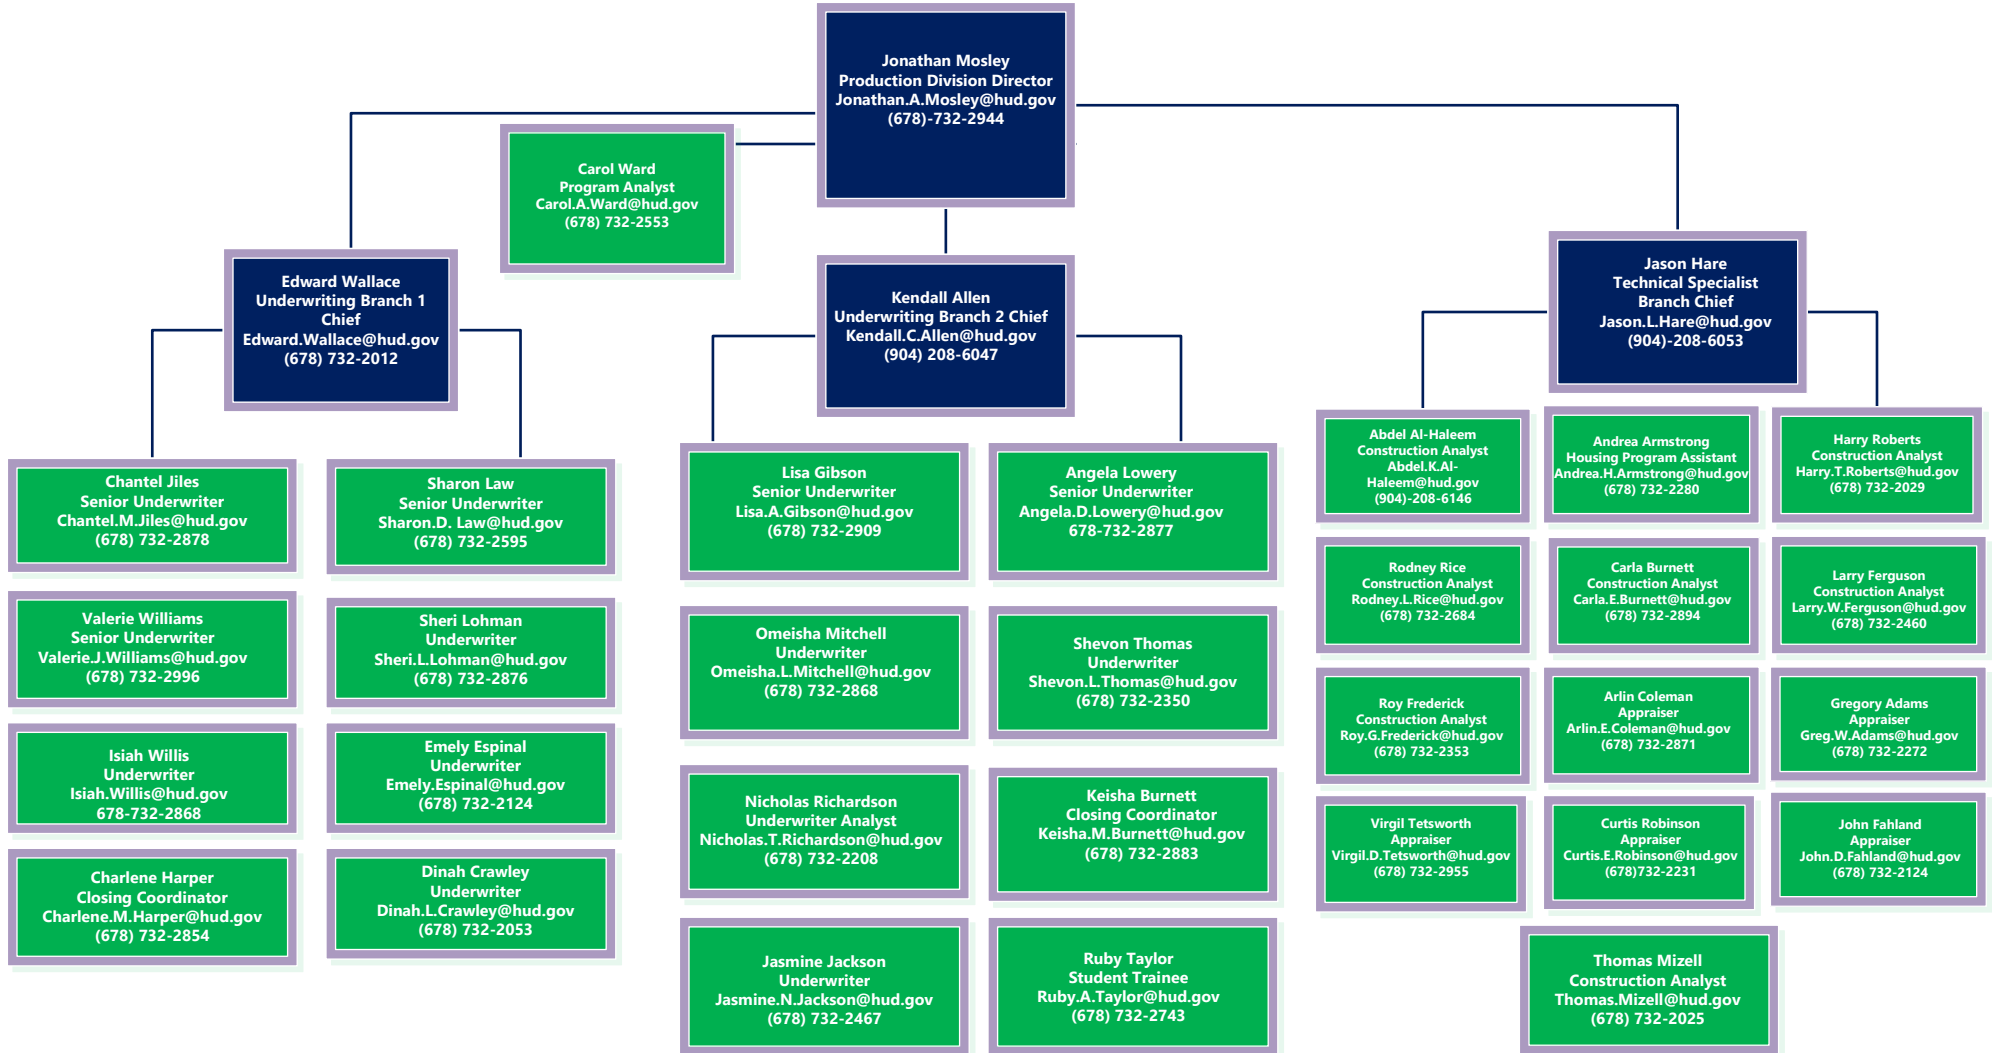

U.S. DEPARTMENT OF HOUSING AND URBAN DEVELOPMENT
OFFICE OF MULTIFAMILY HOUSING
SOUTHEAST REGION

MULTIFAMILY SOUTHEAST REGIONAL LEADERSHIP

U.S. DEPARTMENT OF HOUSING AND URBAN DEVELOPMENT
OFFICE OF MULTIFAMILY HOUSING
SOUTHEAST REGION

MULTIFAMILY SOUTHEAST REGION OPERATIONS DIVISION

MULTIFAMILY SOUTHEAST REGION PRODUCTION DIVISION: ATLANTA

U.S. DEPARTMENT OF HOUSING AND URBAN DEVELOPMENT
OFFICE OF MULTIFAMILY HOUSING
SOUTHEAST REGION

MULTIFAMILY SOUTHEAST REGION PRODUCTION DIVISION: JACKSONVILLE

MULTIFAMILY SOUTHEAST REGION ASSET MANAGEMENT DIVISION 1: ATLANTA

MULTIFAMILY SOUTHEAST REGION ASSET MANAGEMENT DIVISION 2: ATLANTA

MULTIFAMILY SOUTHEAST REGION ASSET MANAGEMENT DIVISION: JACKSONVILLE