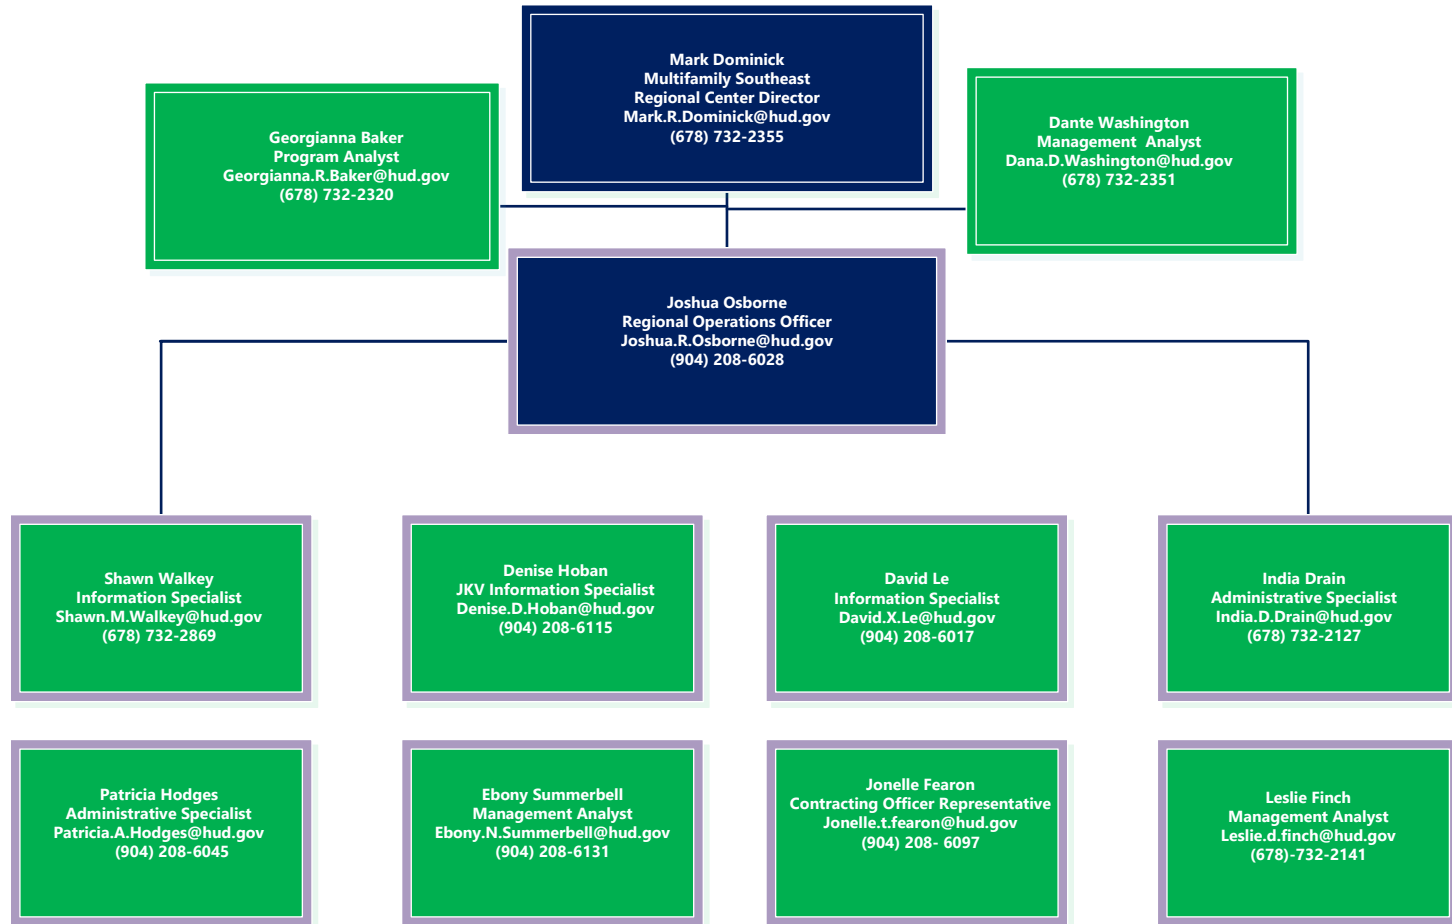

U.S. DEPARTMENT OF HOUSING AND URBAN DEVELOPMENT
OFFICE OF MULTIFAMILY HOUSING
SOUTHEAST REGION

MULTIFAMILY SOUTHEAST REGIONAL LEADERSHIP

U.S. DEPARTMENT OF HOUSING AND URBAN DEVELOPMENT
OFFICE OF MULTIFAMILY HOUSING
SOUTHEAST REGION

MULTIFAMILY SOUTHEAST REGION OPERATIONS DIVISION

MULTIFAMILY SOUTHEAST REGION PRODUCTION DIVISION: ATLANTA

U.S. DEPARTMENT OF HOUSING AND URBAN DEVELOPMENT
OFFICE OF MULTIFAMILY HOUSING
SOUTHEAST REGION

MULTIFAMILY SOUTHEAST REGION PRODUCTION DIVISION: JACKSONVILLE

MULTIFAMILY SOUTHEAST REGION ASSET MANAGEMENT DIVISION 1: ATLANTA

MULTIFAMILY SOUTHEAST REGION ASSET MANAGEMENT DIVISION 2: ATLANTA

MULTIFAMILY SOUTHEAST REGION ASSET MANAGEMENT DIVISION: JACKSONVILLE