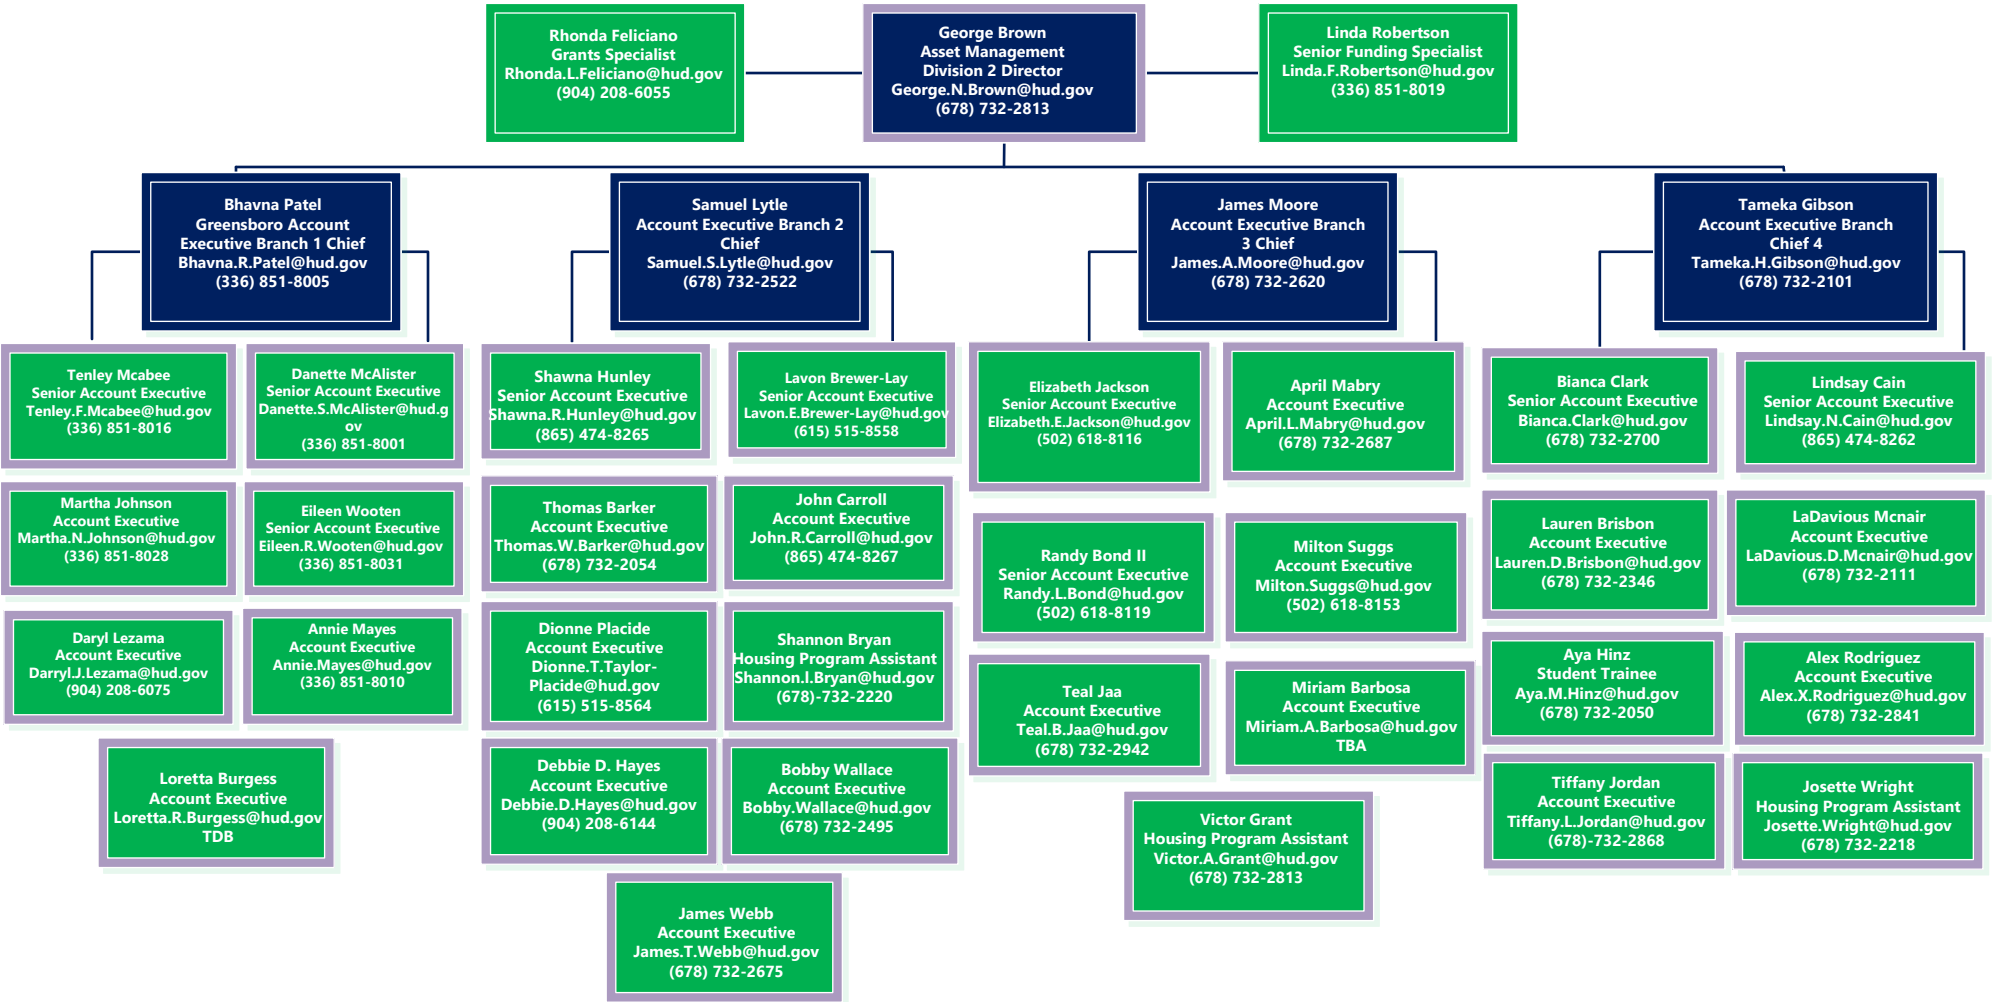

MULTIFAMILY SOUTHEAST REGION OPERATIONS DIVISION

MULTIFAMILY SOUTHEAST REGION PRODUCTION DIVISION: ATLANTA

U.S. DEPARTMENT OF HOUSING AND URBAN DEVELOPMENT
OFFICE OF MULTIFAMILY HOUSING
SOUTHEAST REGION

MULTIFAMILY SOUTHEAST REGION PRODUCTION DIVISION: JACKSONVILLE

MULTIFAMILY SOUTHEAST REGION ASSET MANAGEMENT DIVISION 1: ATLANTA

MULTIFAMILY SOUTHEAST REGION ASSET MANAGEMENT DIVISION 2: ATLANTA

MULTIFAMILY SOUTHEAST REGION ASSET MANAGEMENT DIVISION: JACKSONVILLE