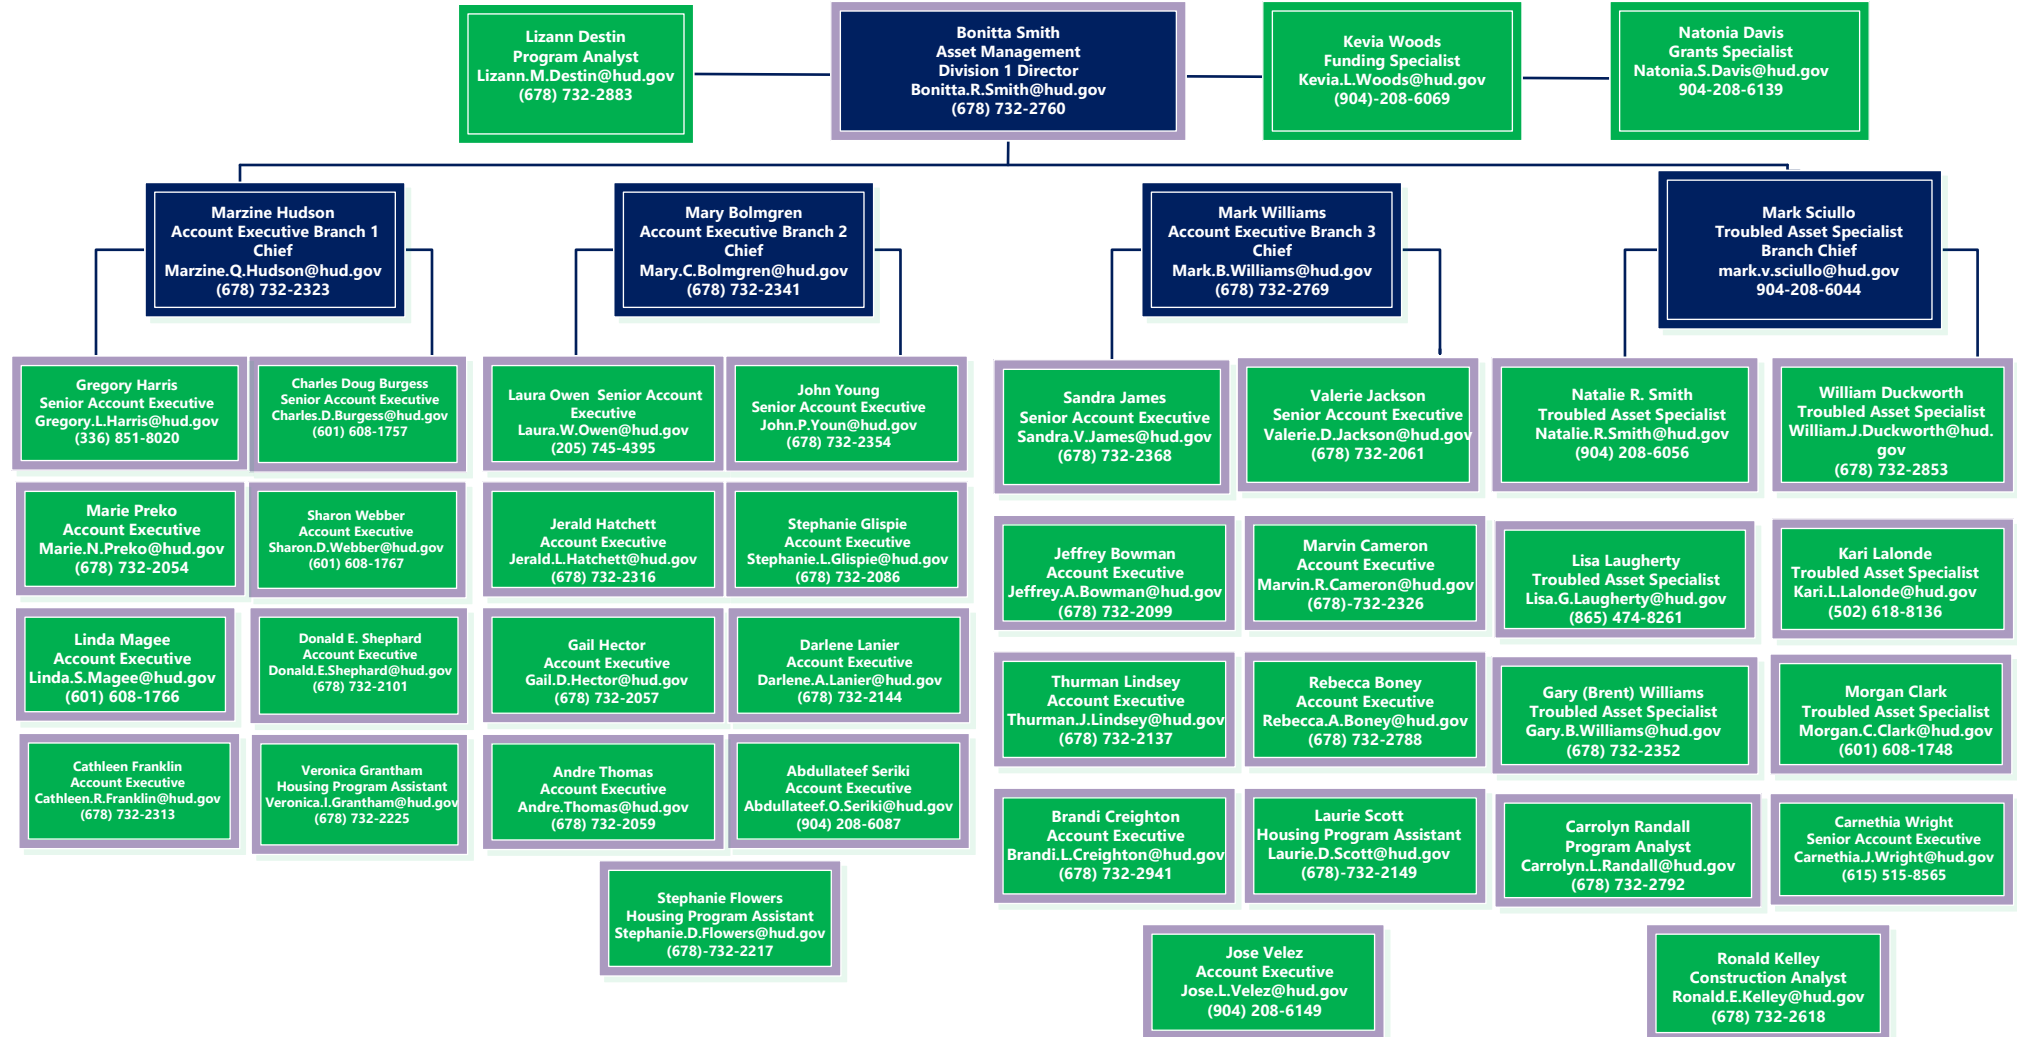

MULTIFAMILY SOUTHEAST REGION OPERATIONS DIVISION

MULTIFAMILY SOUTHEAST REGION PRODUCTION DIVISION: ATLANTA

U.S. DEPARTMENT OF HOUSING AND URBAN DEVELOPMENT
OFFICE OF MULTIFAMILY HOUSING
SOUTHEAST REGION

MULTIFAMILY SOUTHEAST REGION PRODUCTION DIVISION: JACKSONVILLE

MULTIFAMILY SOUTHEAST REGION ASSET MANAGEMENT DIVISION 1: ATLANTA

MULTIFAMILY SOUTHEAST REGION ASSET MANAGEMENT DIVISION 2: ATLANTA

MULTIFAMILY SOUTHEAST REGION ASSET MANAGEMENT DIVISION: JACKSONVILLE