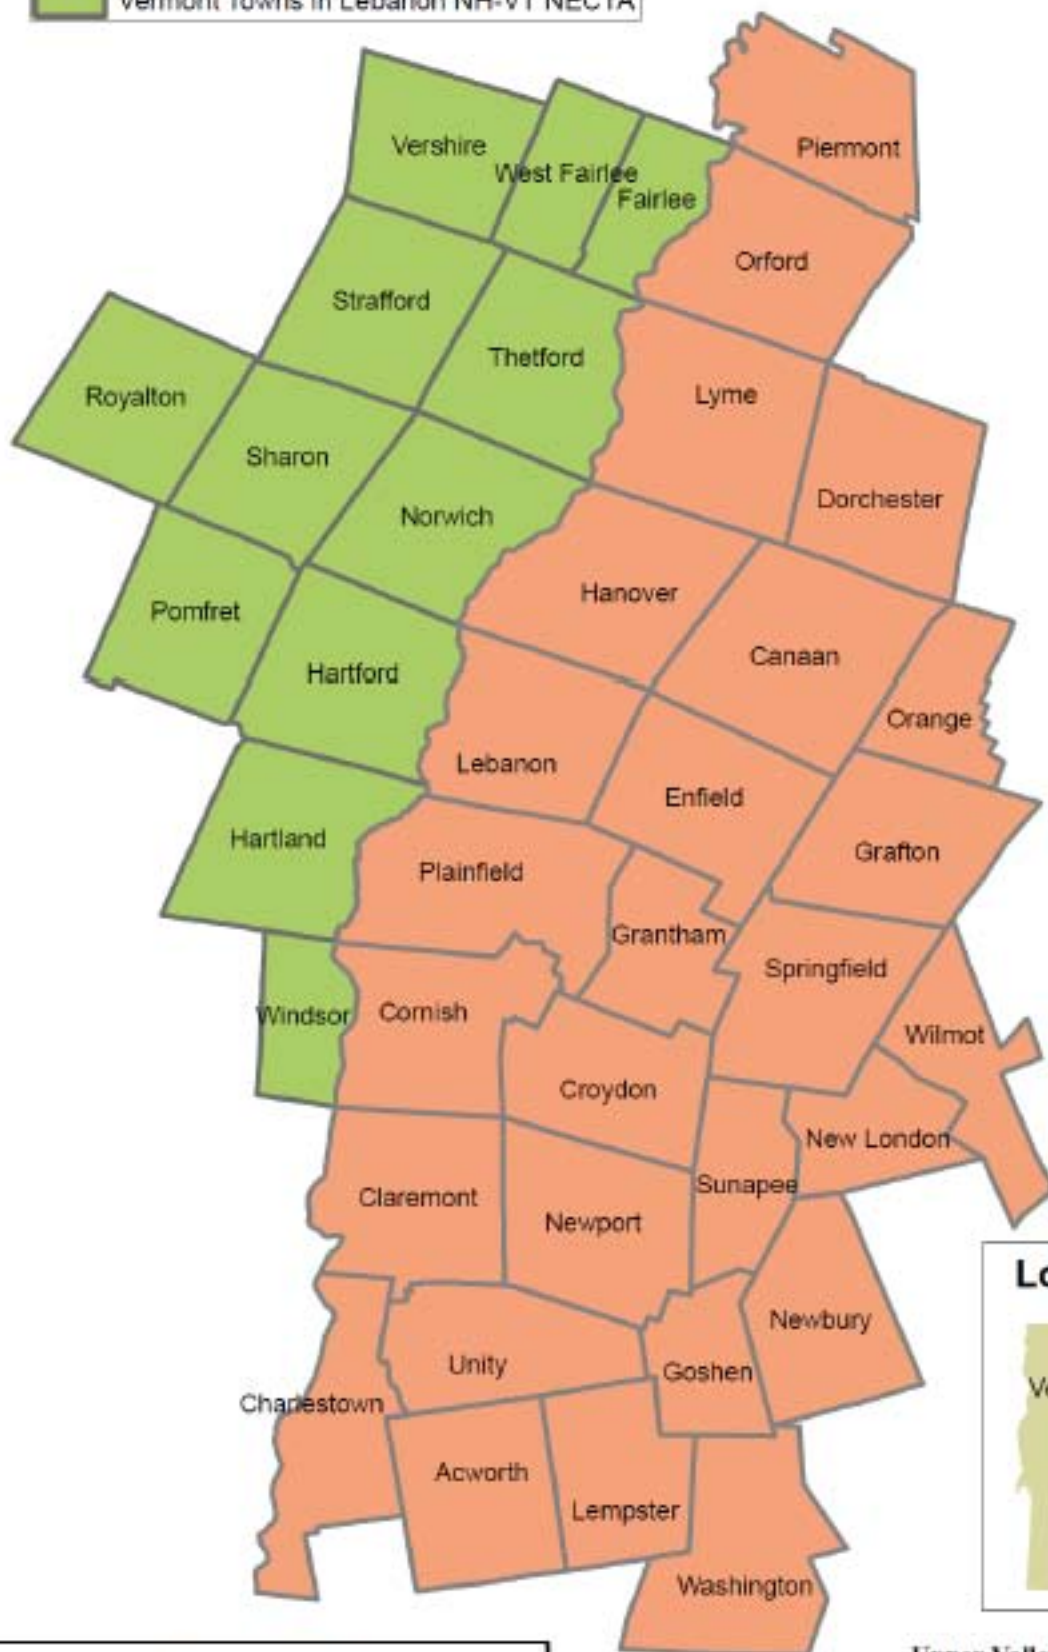

The Upper Valley Lake Sunapee Region of New Hampshire and Lebanon NH-VT NECTA Towns in Vermont

Legend

- Upper Valley Lake Sunapee Region Towns
- Vermont Towns in Lebanon NH-VT NECTA

0 2.5 5 7.5 10 Miles

Data Sources: NH GRANIT and VCGI, 2010.

Upper Valley Lake Sunapee Regional Planning Commission